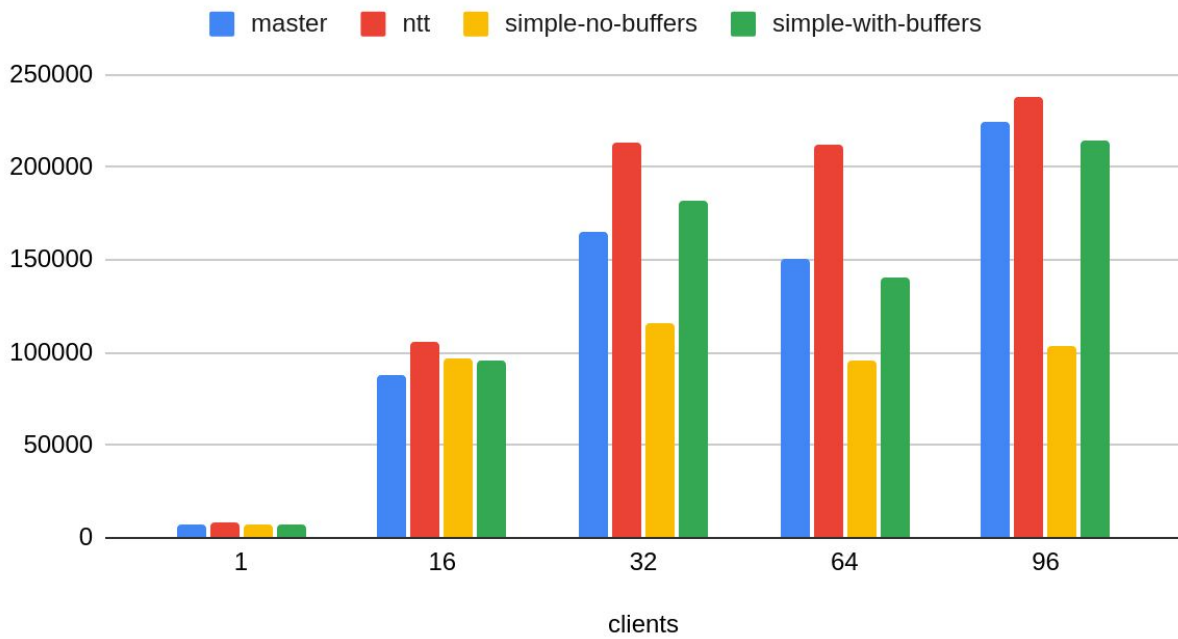

Patch comparison

16MB WAL segments

512MB WAL segments

1GB WAL segments

WAL segment size influence

master

NTT patch

simple / no WAL buffers

simple / WAL buffers