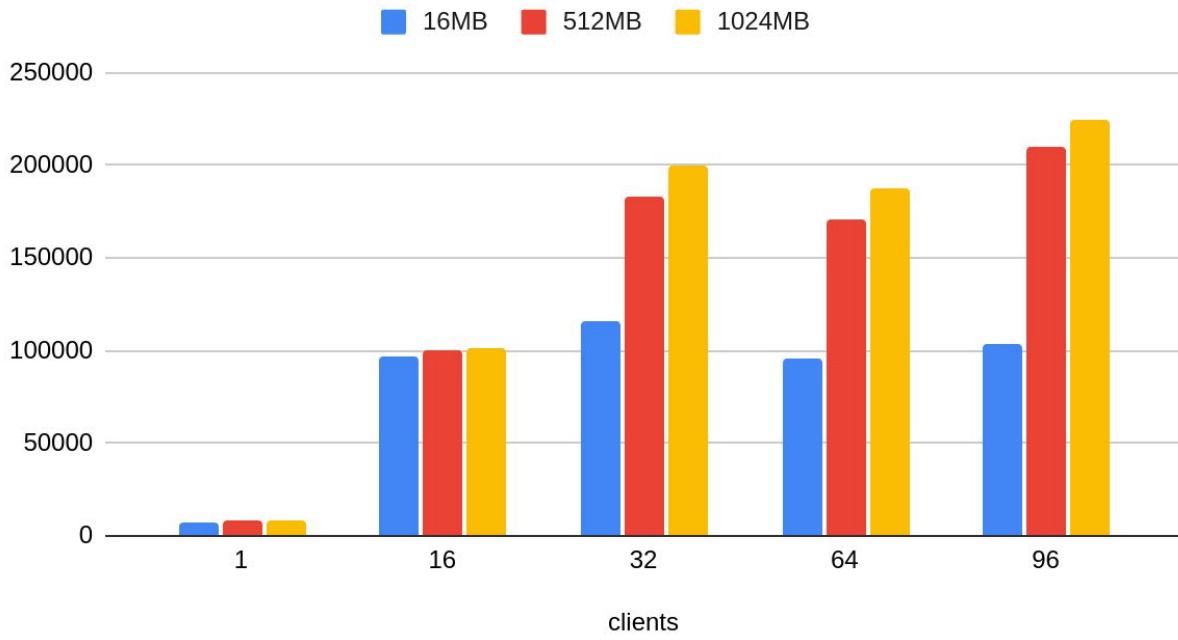

Patch comparison

16MB WAL segments

512MB WAL segments

1GB WAL segments

WAL segment size influence

master

NTT patch

simple / no WAL buffers

simple / WAL buffers