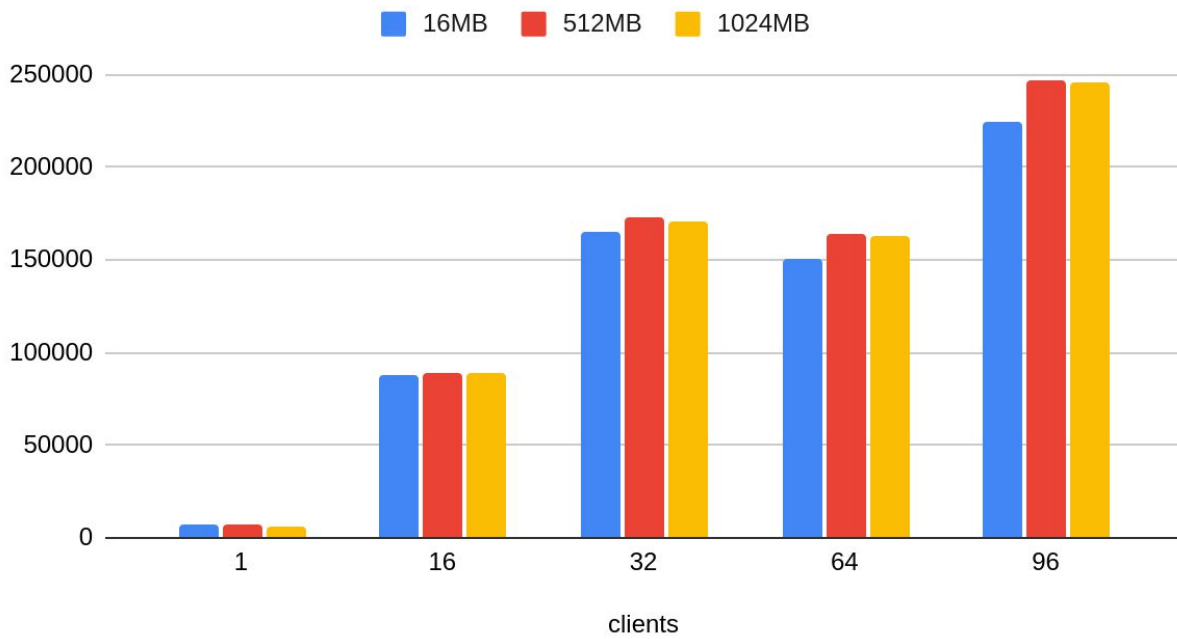

Patch comparison

16MB WAL segments

512MB WAL segments

1GB WAL segments

WAL segment size influence

master

NTT patch

simple / no WAL buffers

simple / WAL buffers