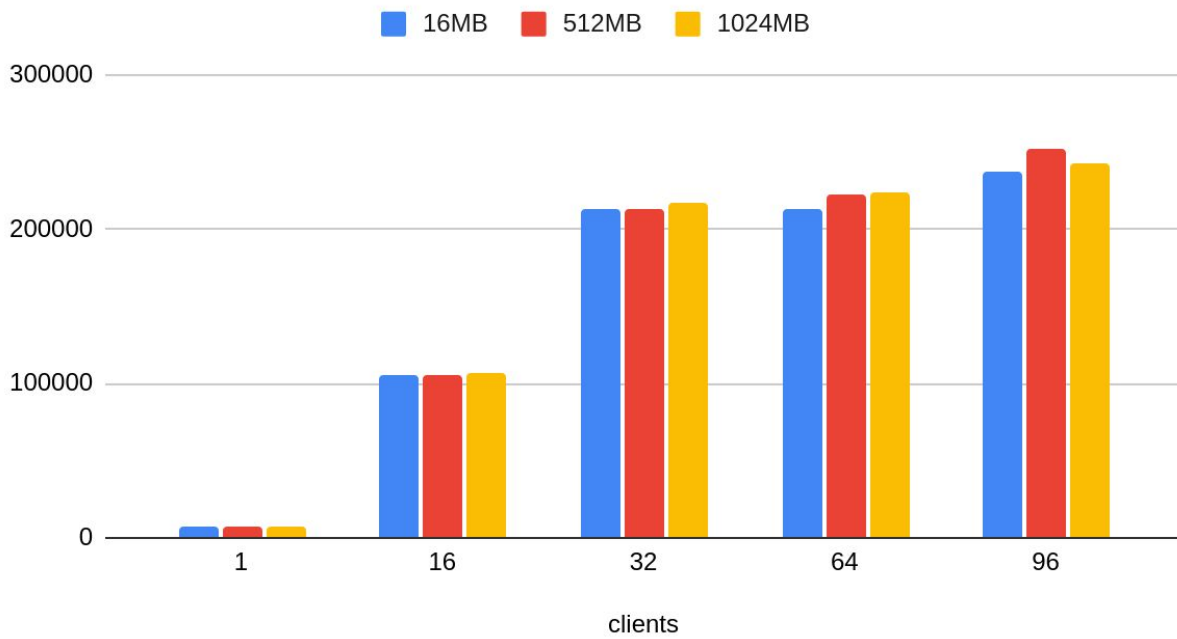

Patch comparison

16MB WAL segments

512MB WAL segments

1GB WAL segments

WAL segment size influence

master

NTT patch

simple / no WAL buffers

simple / WAL buffers