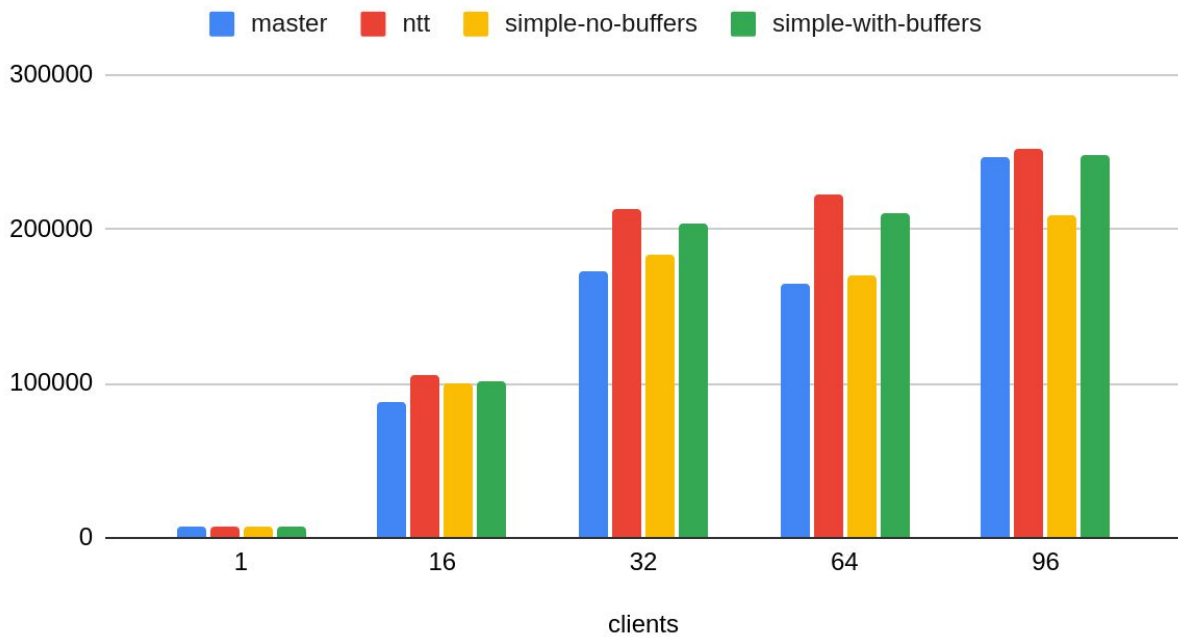

Patch comparison

16MB WAL segments

512MB WAL segments

1GB WAL segments

WAL segment size influence

master

NTT patch

simple / no WAL buffers

simple / WAL buffers