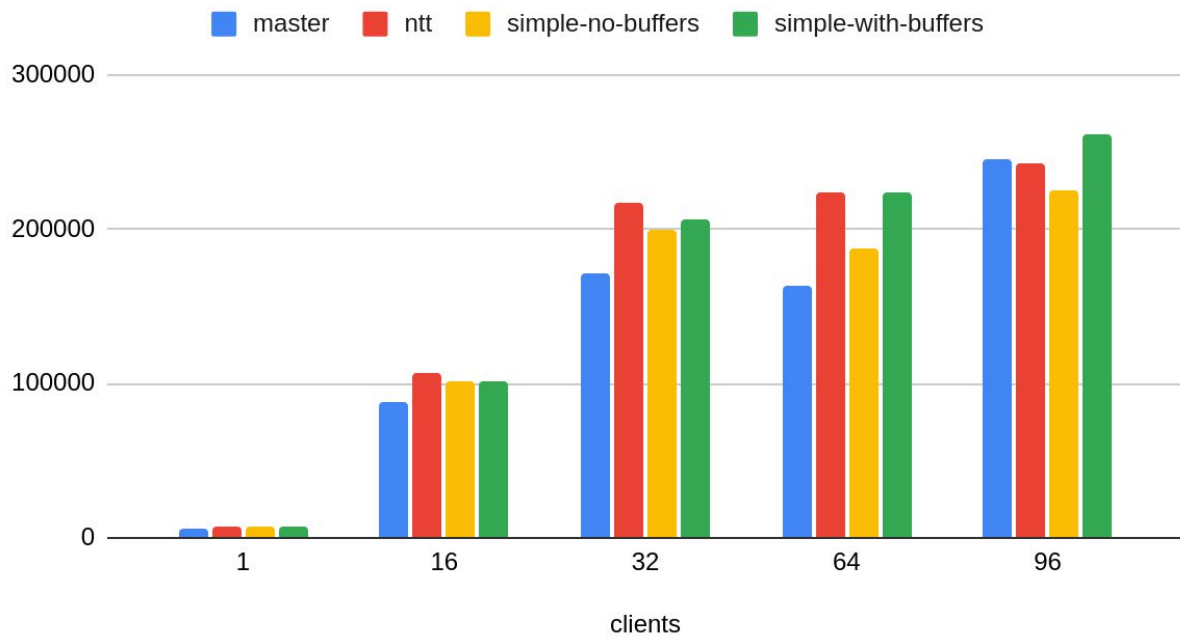

Patch comparison

16MB WAL segments

512MB WAL segments

1GB WAL segments

WAL segment size influence

master

NTT patch

simple / no WAL buffers

simple / WAL buffers