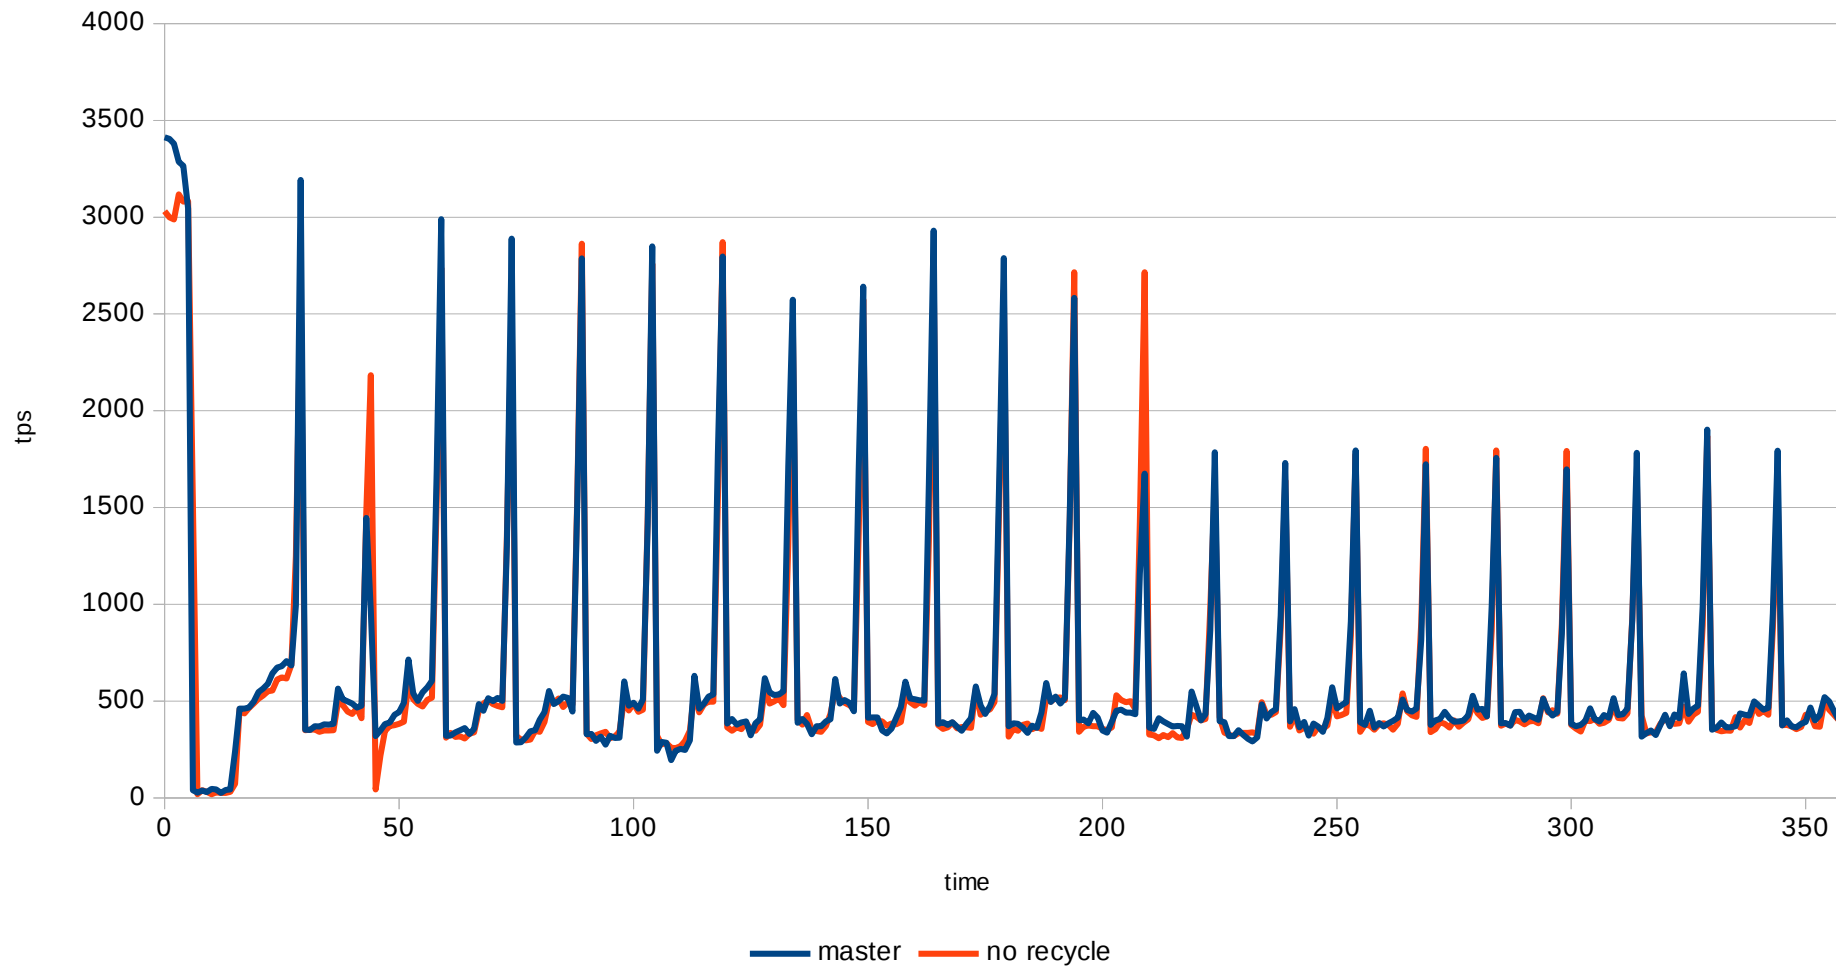

ext4 / master vs. no recycle / scale 200

2x e5-2620v4, 64GB RAM, 3x SATA 7200 RPM

ext4 / master vs. no recycle / scale 2000

2x e5-2620v4, 64GB RAM, 3x SATA 7200 RPM

ext4 / master vs. no recycle / scale 8000

2x e5-2620v4, 64GB RAM, 3x SATA 7200 RPM