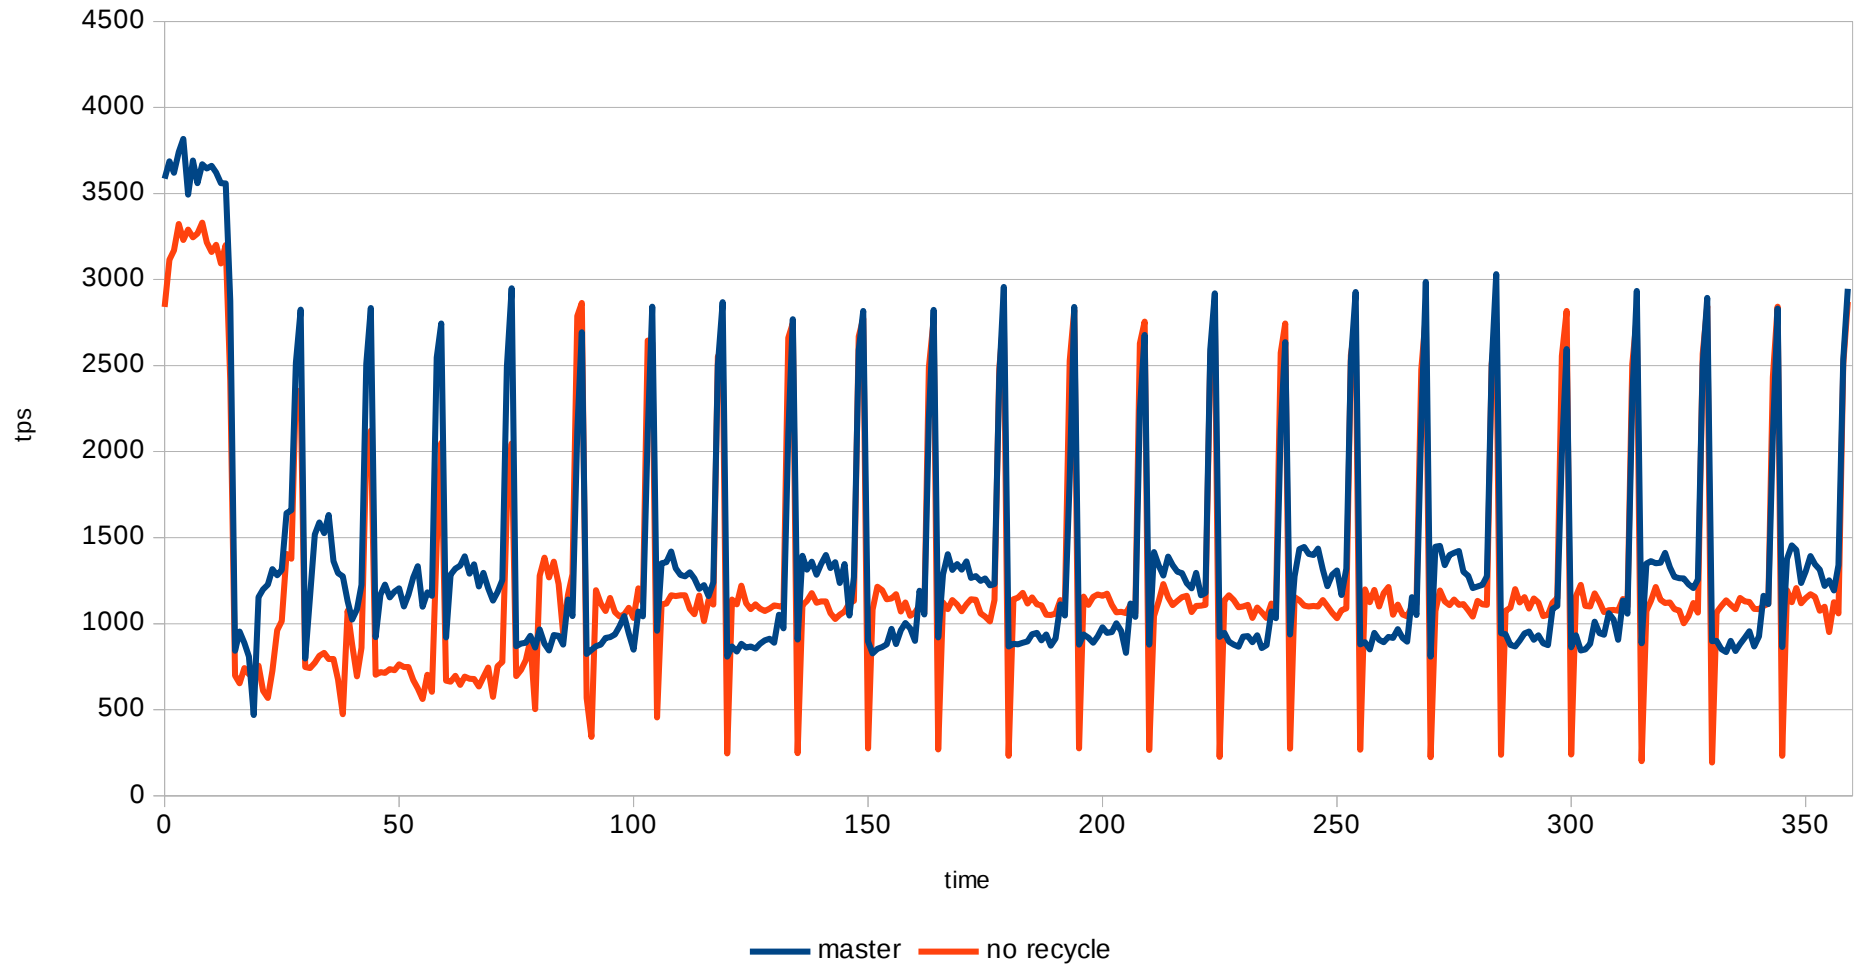

ext4 / master vs. no recycle / scale 200

2x e5-2620v4, 64GB RAM, 3x SATA 7200 RPM

ext4 / master vs. no recycle / scale 2000

2x e5-2620v4, 64GB RAM, 3x SATA 7200 RPM

ext4 / master vs. no recycle / scale 8000

2x e5-2620v4, 64GB RAM, 3x SATA 7200 RPM