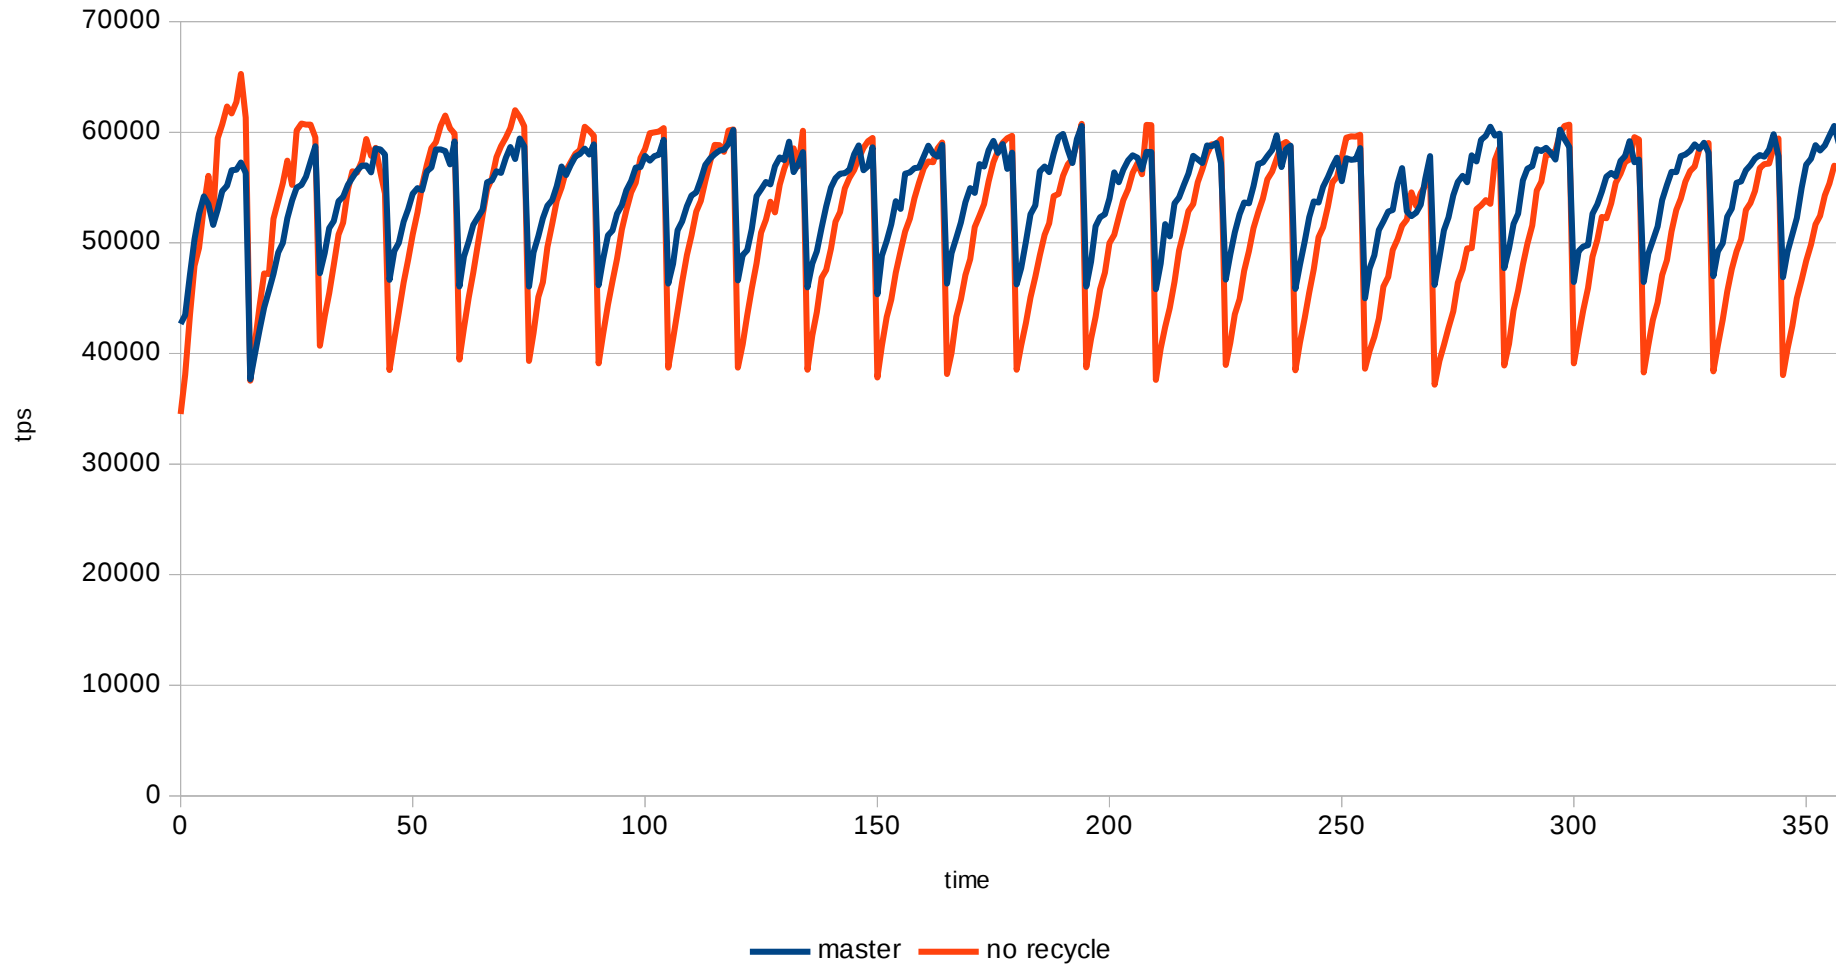

zfs / master vs. no recycle / scale 200

2x e5-2620v4, 64GB RAM, Intel Optane 900P 280GB

zfs / master vs. no recycle / scale 2000

2x e5-2620v4, 64GB RAM, Intel Optane 900P 280GB

zfs / master vs. no recycle / scale 8000

2x e5-2620v4, 64GB RAM, Intel Optane 900P 280GB