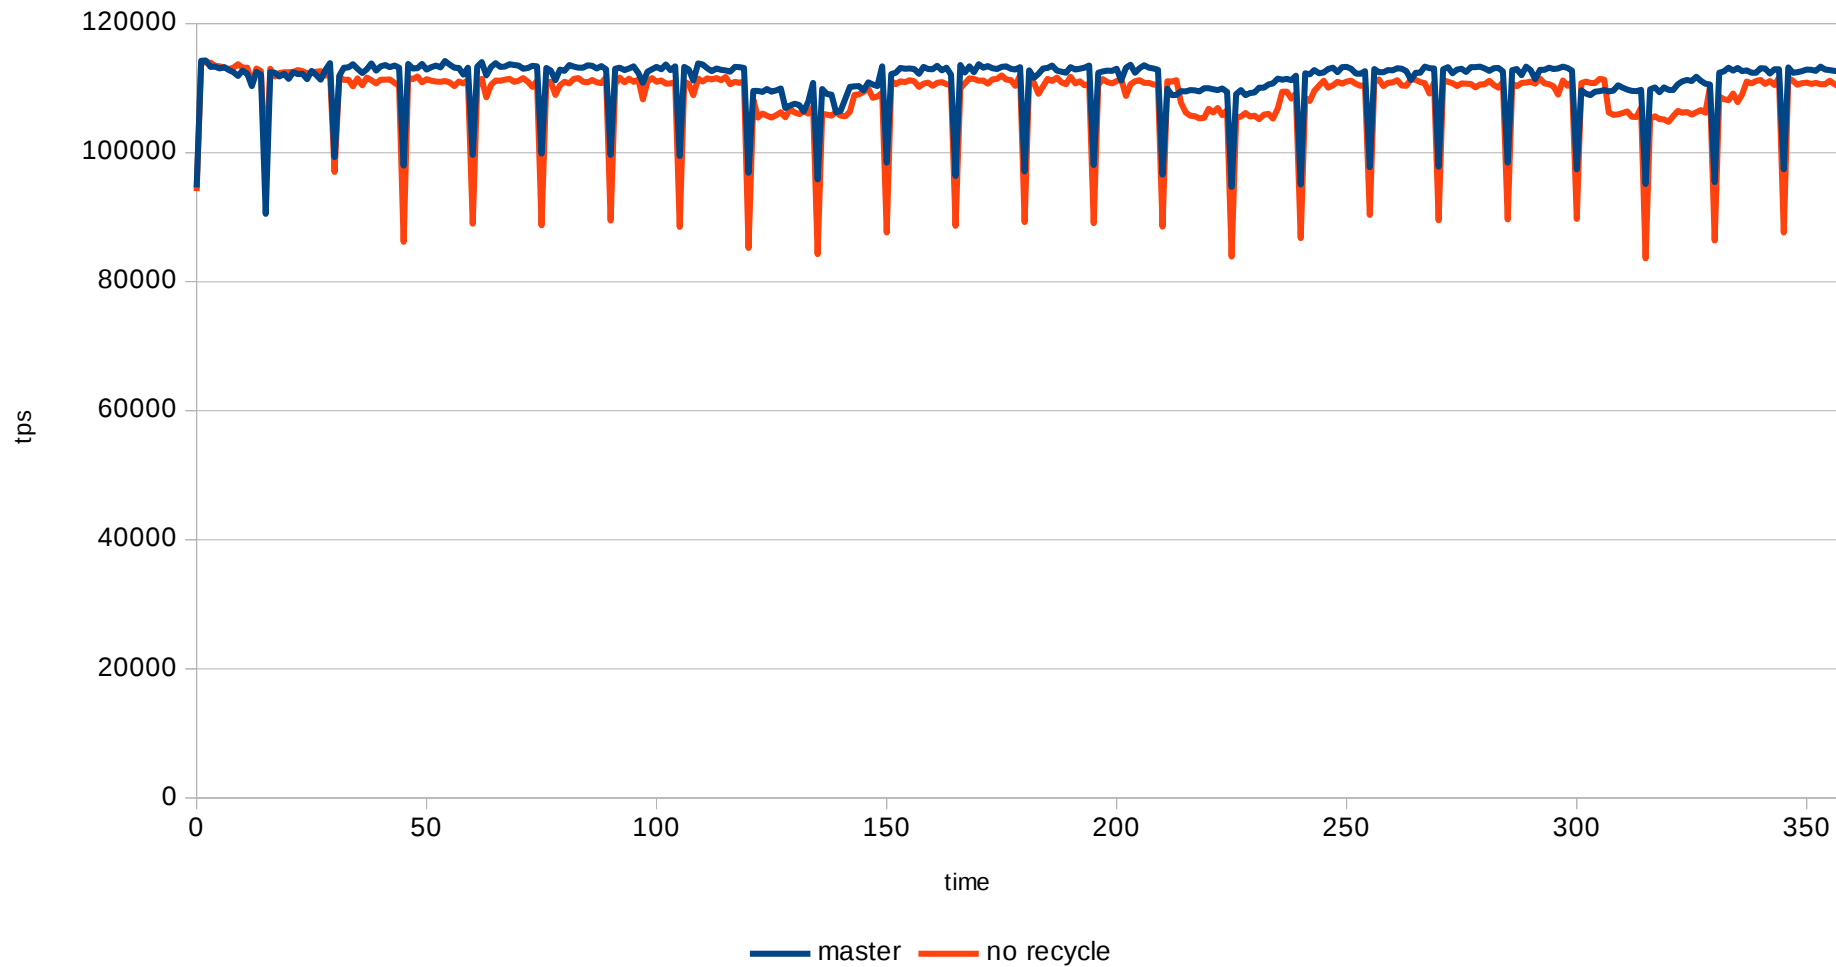

zfs / master vs. no recycle / scale 200

2x e5-2620v4, 64GB RAM, Intel Optane 900P 280GB

zfs / master vs. no recycle / scale 2000

2x e5-2620v4, 64GB RAM, Intel Optane 900P 280GB

zfs / master vs. no recycle / scale 8000

2x e5-2620v4, 64GB RAM, Intel Optane 900P 280GB