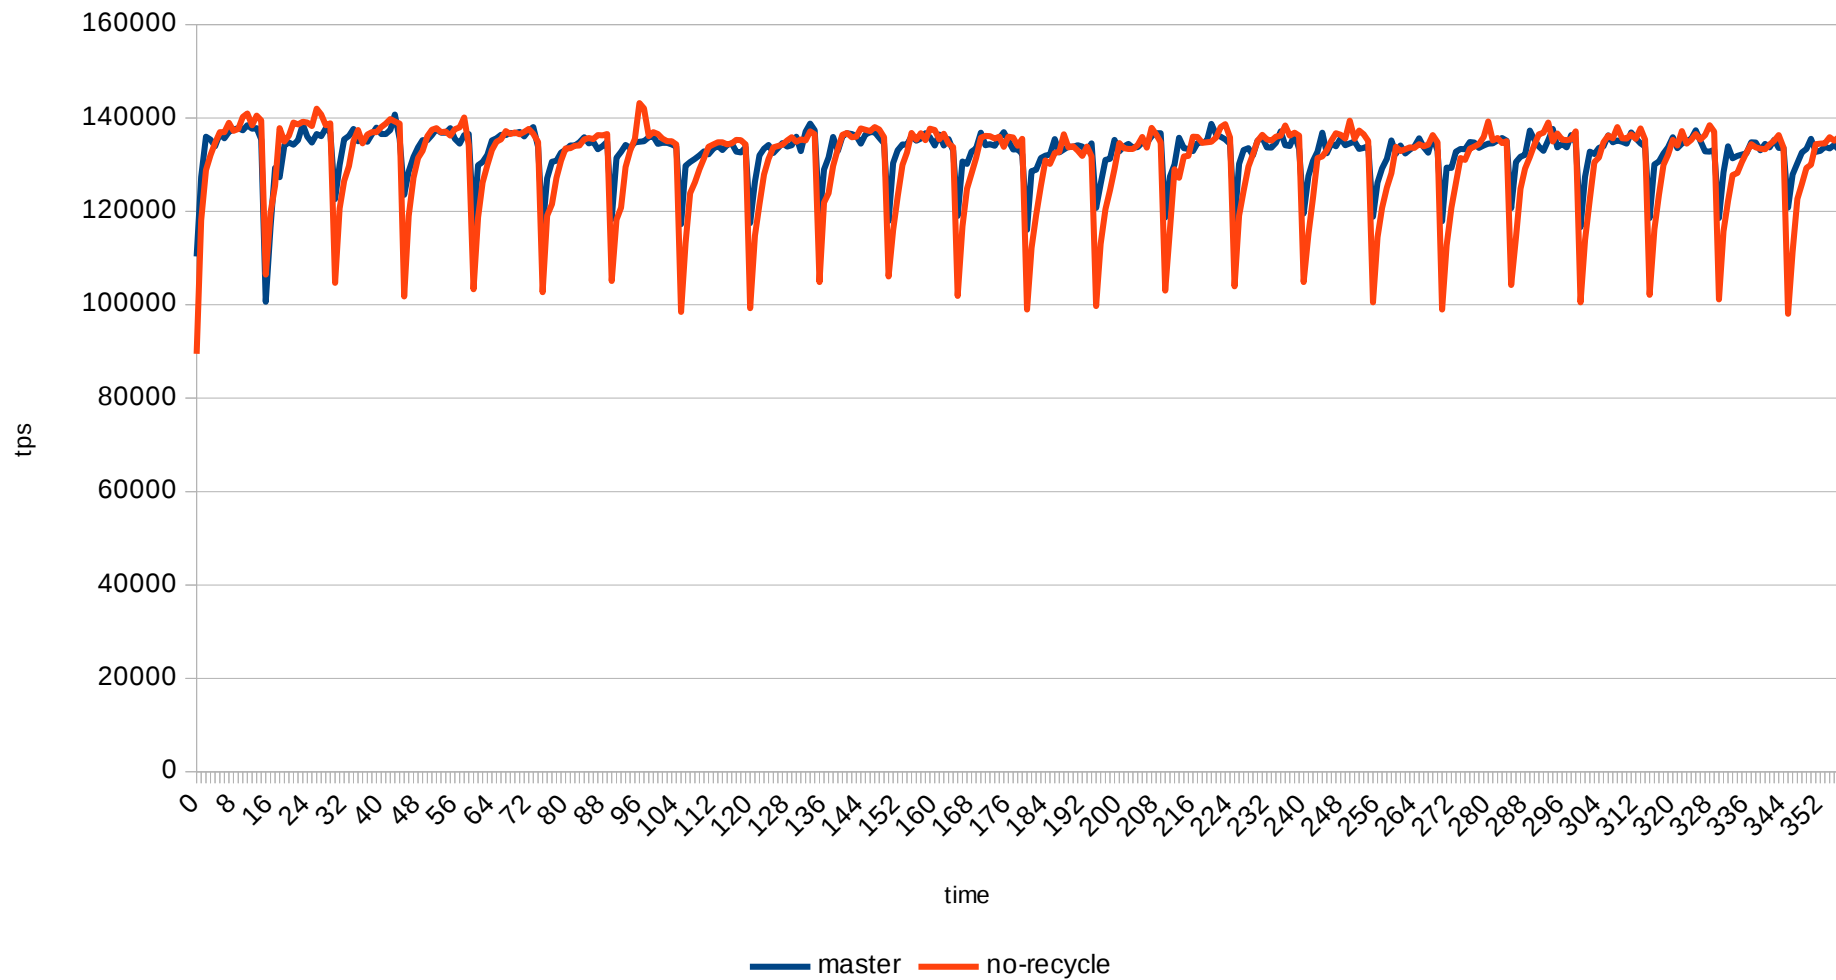

xfstest / master vs. no-recycle / scale 200

2x e5-2620v4, 64GB RAM, Intel Optane 900P 280GB

xfstest / master vs. no-recycle / scale 2000

2x e5-2620v4, 64GB RAM, Intel Optane 900P 280GB

xfst / master vs. no-recycle / scale 8000

2x e5-2620v4, 64GB RAM, Intel Optane 900P 280GB