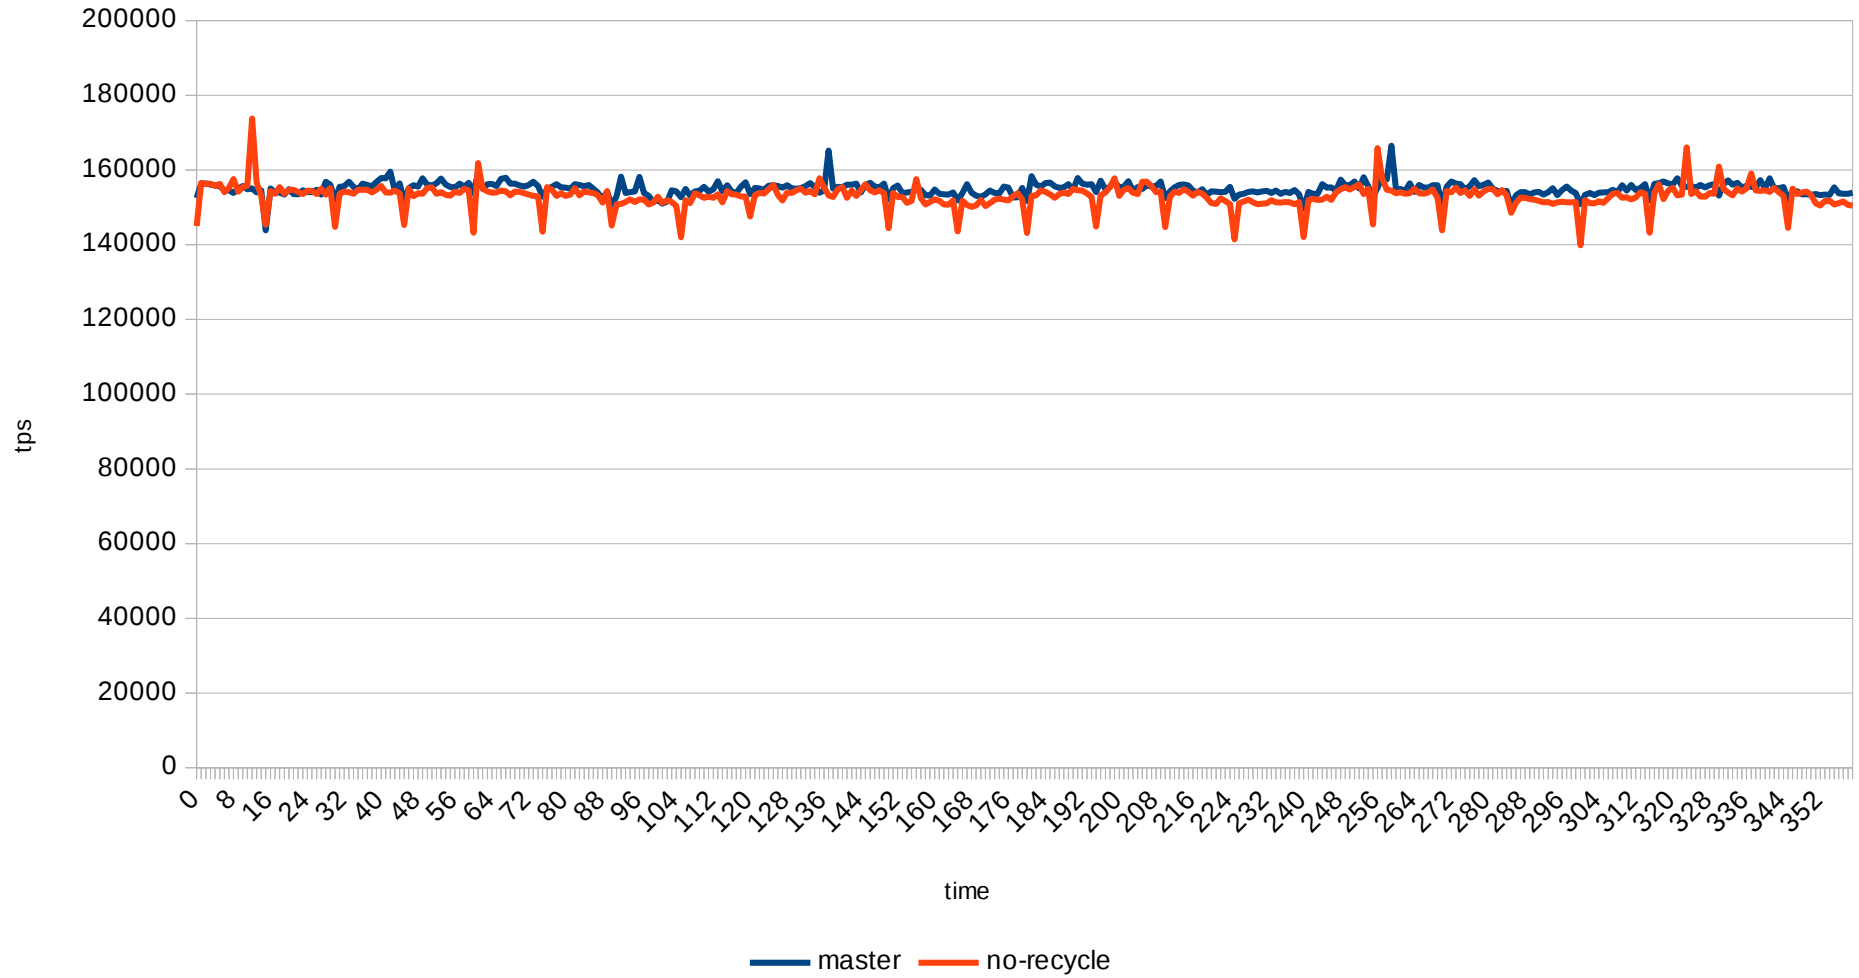

xfstest / master vs. no-recycle / scale 200

2x e5-2620v4, 64GB RAM, Intel Optane 900P 280GB

xfstest / master vs. no-recycle / scale 2000

2x e5-2620v4, 64GB RAM, Intel Optane 900P 280GB

xfst / master vs. no-recycle / scale 8000

2x e5-2620v4, 64GB RAM, Intel Optane 900P 280GB