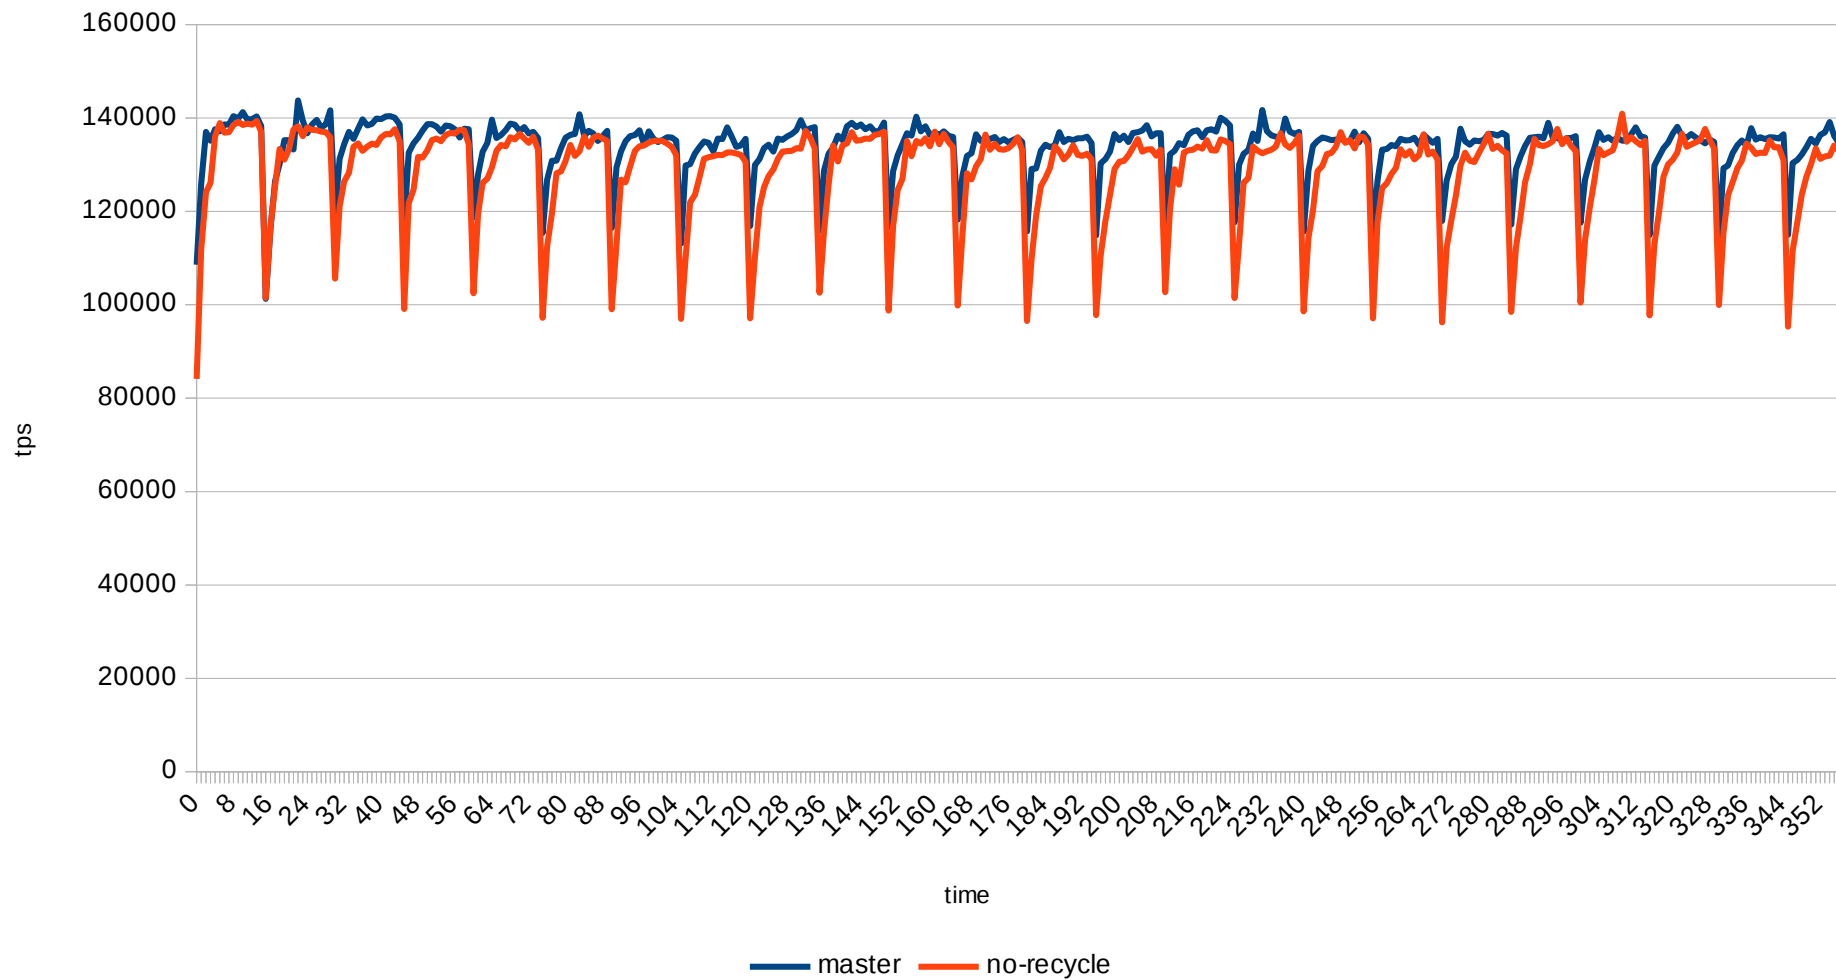

ext4 delalloc / master vs. no-recycle / scale 200

2x e5-2620v4, 64GB RAM, Intel Optane 900P 280GB

# ext4 delalloc / master vs. no-recycle / scale 2000

2x e5-2620v4, 64GB RAM, Intel Optane 900P 280GB

# ext4 delalloc / master vs. no-recycle / scale 8000

2x e5-2620v4, 64GB RAM, Intel Optane 900P 280GB