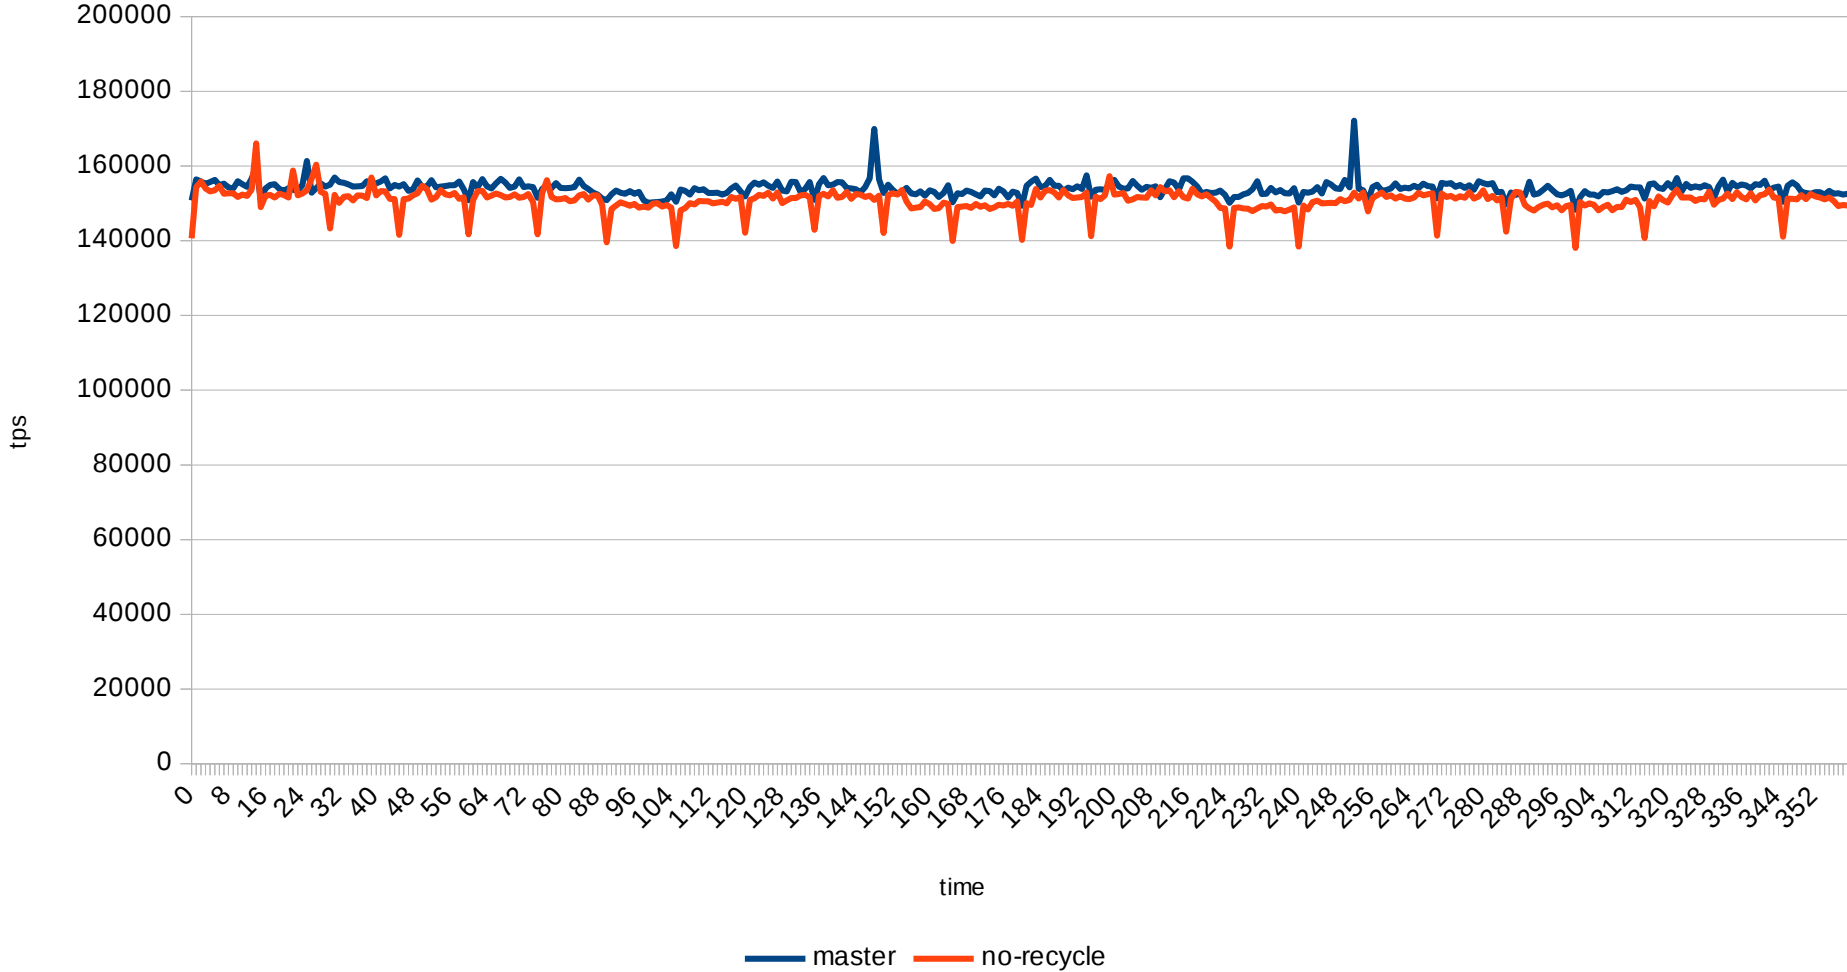

ext4 delalloc / master vs. no-recycle / scale 200

2x e5-2620v4, 64GB RAM, Intel Optane 900P 280GB

# ext4 delalloc / master vs. no-recycle / scale 2000

2x e5-2620v4, 64GB RAM, Intel Optane 900P 280GB

# ext4 delalloc / master vs. no-recycle / scale 8000

2x e5-2620v4, 64GB RAM, Intel Optane 900P 280GB